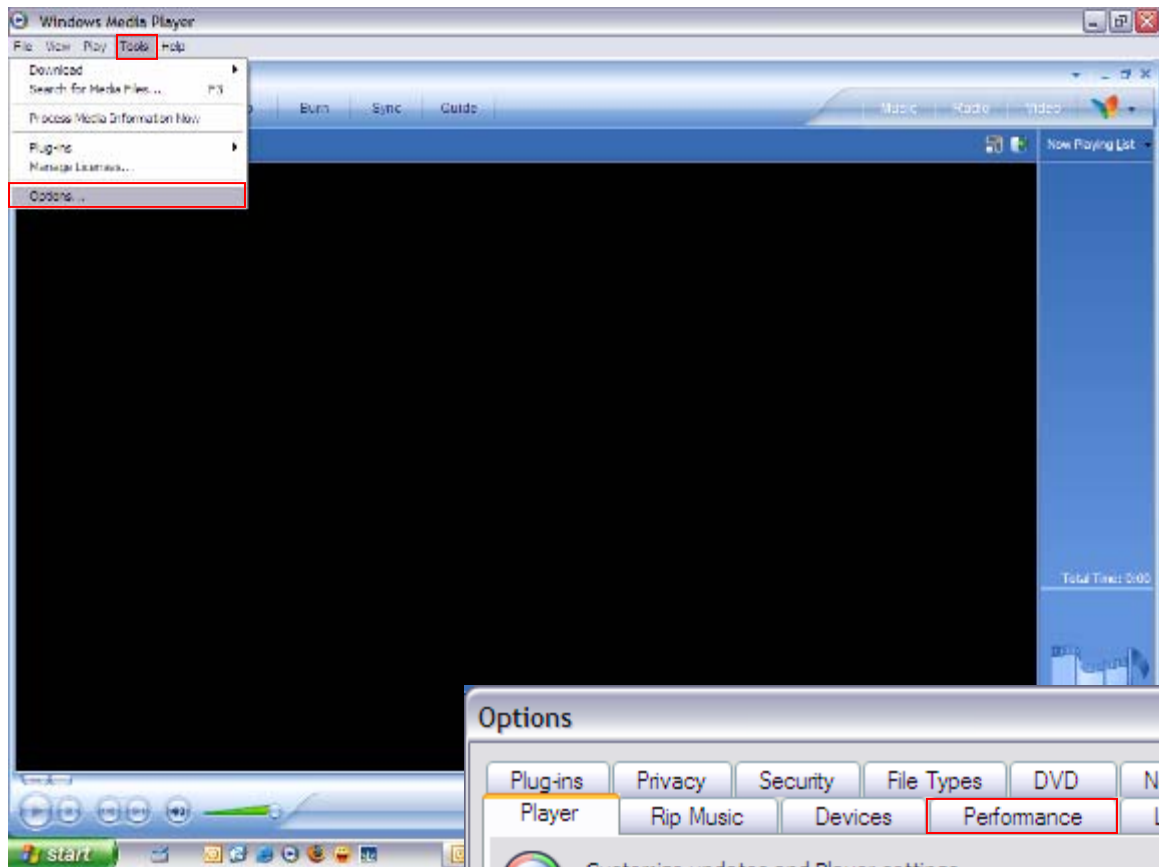

How to View Video on Laptop and Projector

Open Windows Media Player.
Go to **Tools > Options**.

Choose the **Performance** tab.

Under **Video acceleration**, slide the indicator to the center.

Click **Apply** and **OK**.