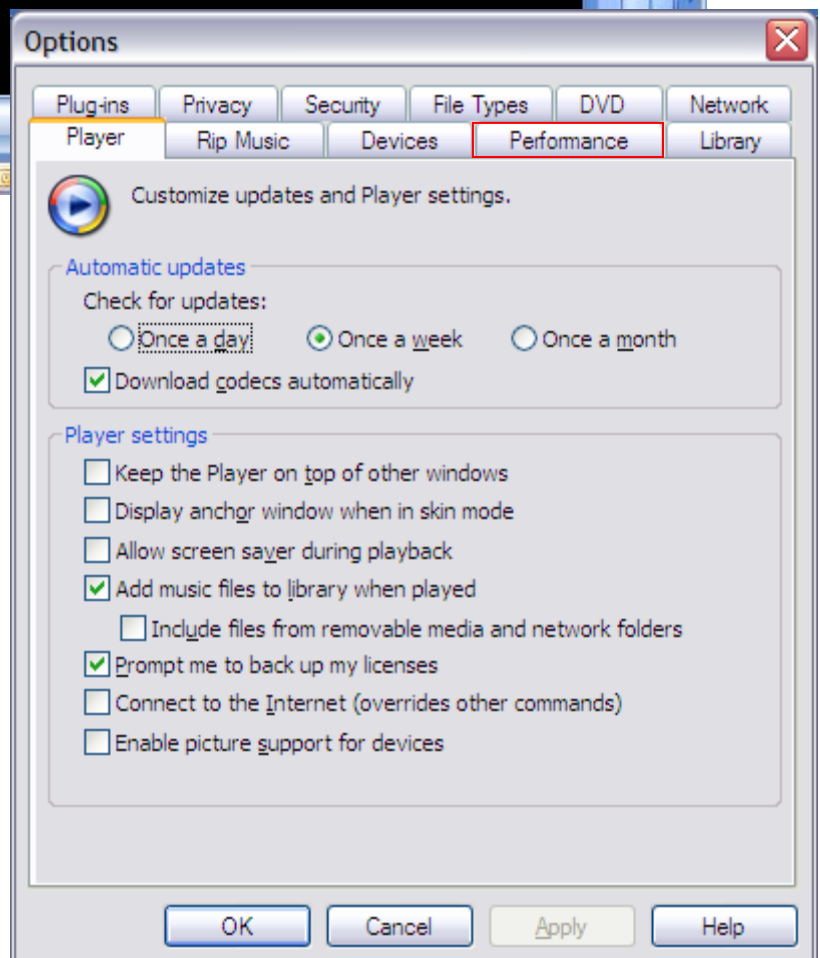

How to View Video on Laptop and Projector

Open Windows Media Player.
Go to **Tools > Options**.

Choose the **Performance** tab.

Under **Video acceleration**, slide the indicator to the center.

Click **Apply** and **OK**.